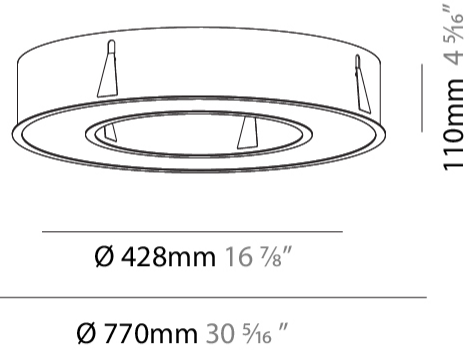

#### PHYSICAL

Shape: Round
Diameter (mm): 770
Diameter (in): 30 <sup>5</sup> / <sub>16</sub>
Height (mm): 110
Height (in): 4 <sup>5</sup> / <sub>16</sub>
Min. Recessing Depth (mm): 120
Min. Recessing Depth (in): 4 <sup>3</sup> / <sub>4</sub>
Light Distribution: Direct
Weight (kg): 9.285
Weight (lbs): 20.47
Diffuser: PMMA - Opal or Micro-Prism
Fixture Finish: SSR / BKV / CWI / CRY / HAB / UFT / ITA / RUA / FTG / MYG / LOD / PUS / FRO / FUP / KIA / POP / BLS / SPG / MEY / GOH / GUM / CHC / COM / ABZ / JAG / OBR / MOS / ROR
Fixture Material: Aluminum
Cut-out Measurements: 760mm / 29 15/16" x 440mm / 17 5/16"

#### RATINGS AND CERTIFICATIONS

Certified By: Certified for North American Standards
IP rating: IP20

760mm x 440mm  
29 15/16" x 17 5/16"

120mm  
4 3/4"

10 - 15mm  
3/8" - 9/16"

A37500-

PROJECT \_\_\_\_\_

TYPE \_\_\_\_\_

#### PHYSICAL

Shape: Round  
 Diameter (mm): 1570  
 Diameter (in): 61 <sup>13</sup>/<sub>16</sub>  
 Height (mm): 110  
 Height (in): 4 <sup>5</sup>/<sub>16</sub>  
 Min. Recessing Depth (mm): 120  
 Min. Recessing Depth (in): 4 <sup>3</sup>/<sub>4</sub>  
 Light Distribution: Direct  
 Weight (kg): 16.624  
 Weight (lbs): 36.65  
 Diffuser: PMMA - Opal or Micro-Prism  
 Fixture Finish: SSR / BKV / CWI / CRY / HAB / UFT / ITA / RUA / FTG / MYG / LOD / PUS / FRO / FUP / KIA / POP / BLS / SPG / MEY / GOH / GUM / CHC / COM / ABZ / JAG / OBR / MOS / ROR  
 Fixture Material: Aluminum  
 Cut-out Measurements: 1560mm / 61 7/16" x 1240mm / 48 13/16"